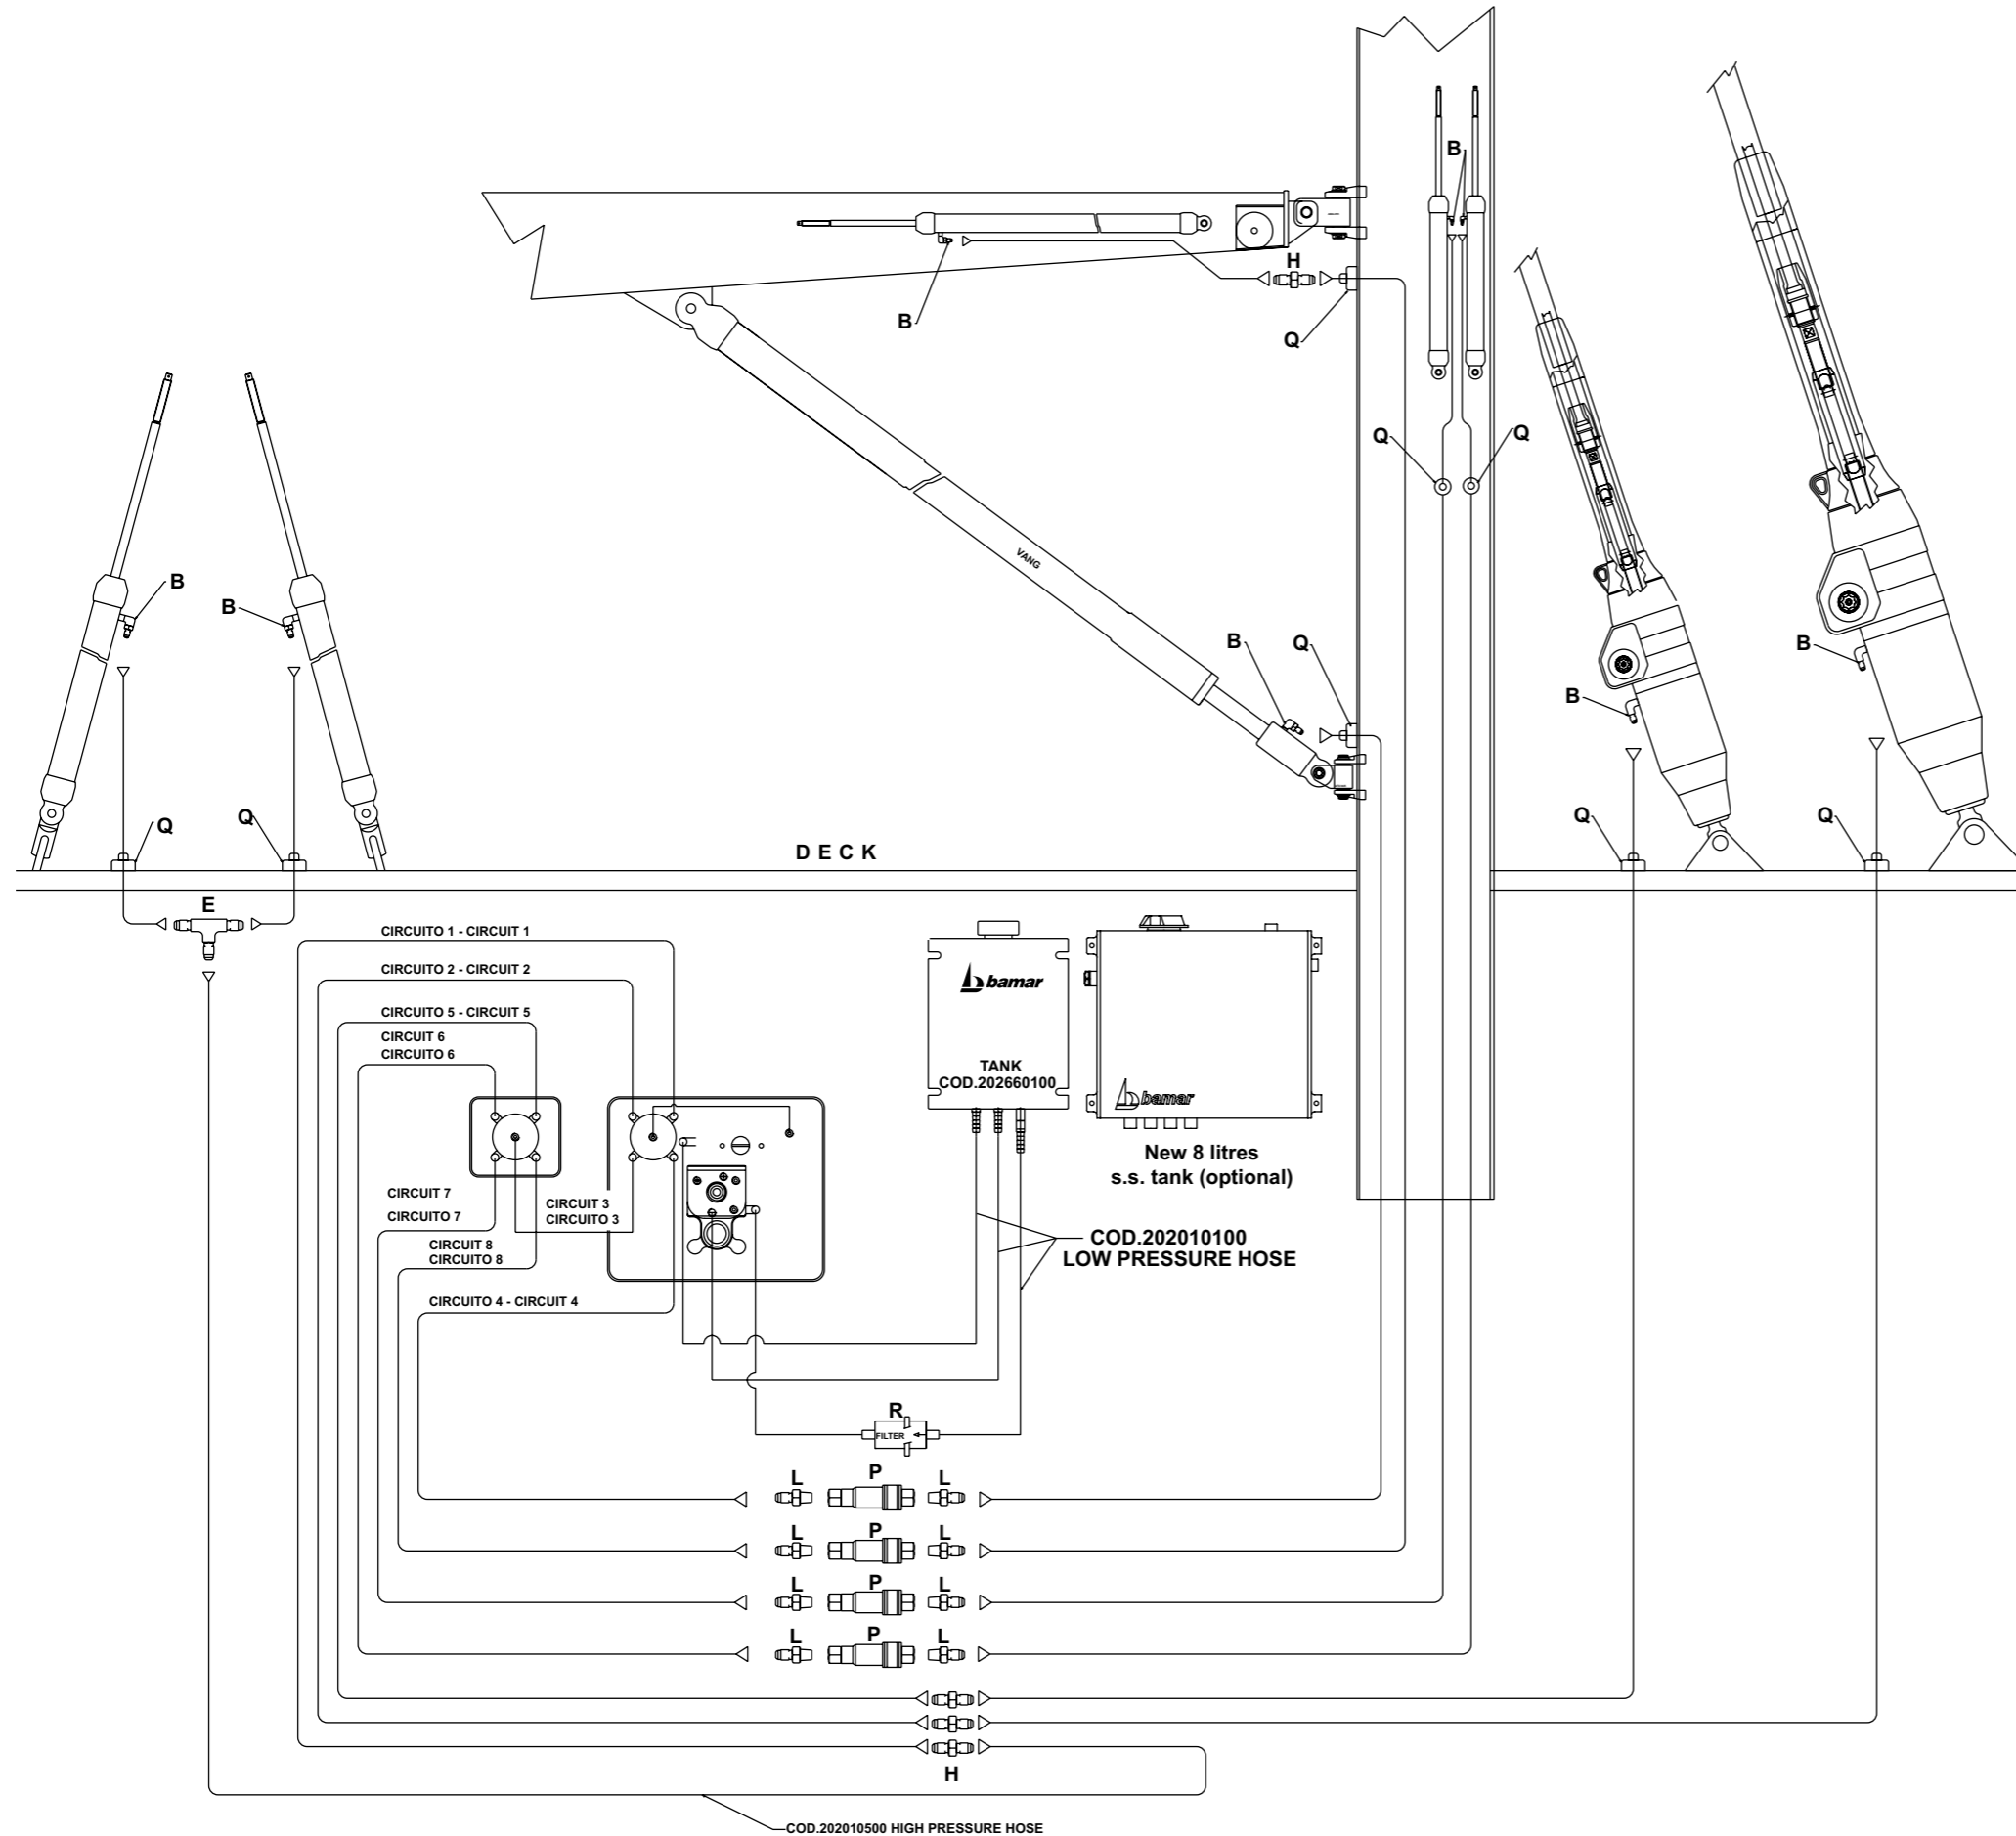

## HYDRAULIC FITTINGS

REF.	CODE	DESCRIPTION		
	A	COD.202041202	F 1/8NPT	M JIC37
	B	COD.202041002	M 1/8NPT	M JIC37
	C	COD.202031006	M JIC37	M JIC37
	D	COD.202031106	M JIC37	F JIC37
	E	COD.202032006	M JIC37	M JIC37 M JIC37
	F	COD.202032106	F JIC37	M JIC37 M JIC37
	G	COD.202042202	M 1/8 NPT	M JIC37 M JIC37
	H	COD.202030106	M JIC37	M JIC37
	I	COD.202040302	M 1/8NPT	M JIC37
	L	COD.202040303	M 1/4NPT	M JIC37
	M	COD.202040202	F 1/8NPT	M JIC37
	N	COD.202090102	M 1/8NPT	M 1/8NPT
	O	COD.202033006	CUP M JIC37	
	P	COD.202135003	BAYONET JOINT 1/4 G	
	Q	COD.901040101	THROUGH DECK FITTING	
	R	COD.202650100	FILTER	