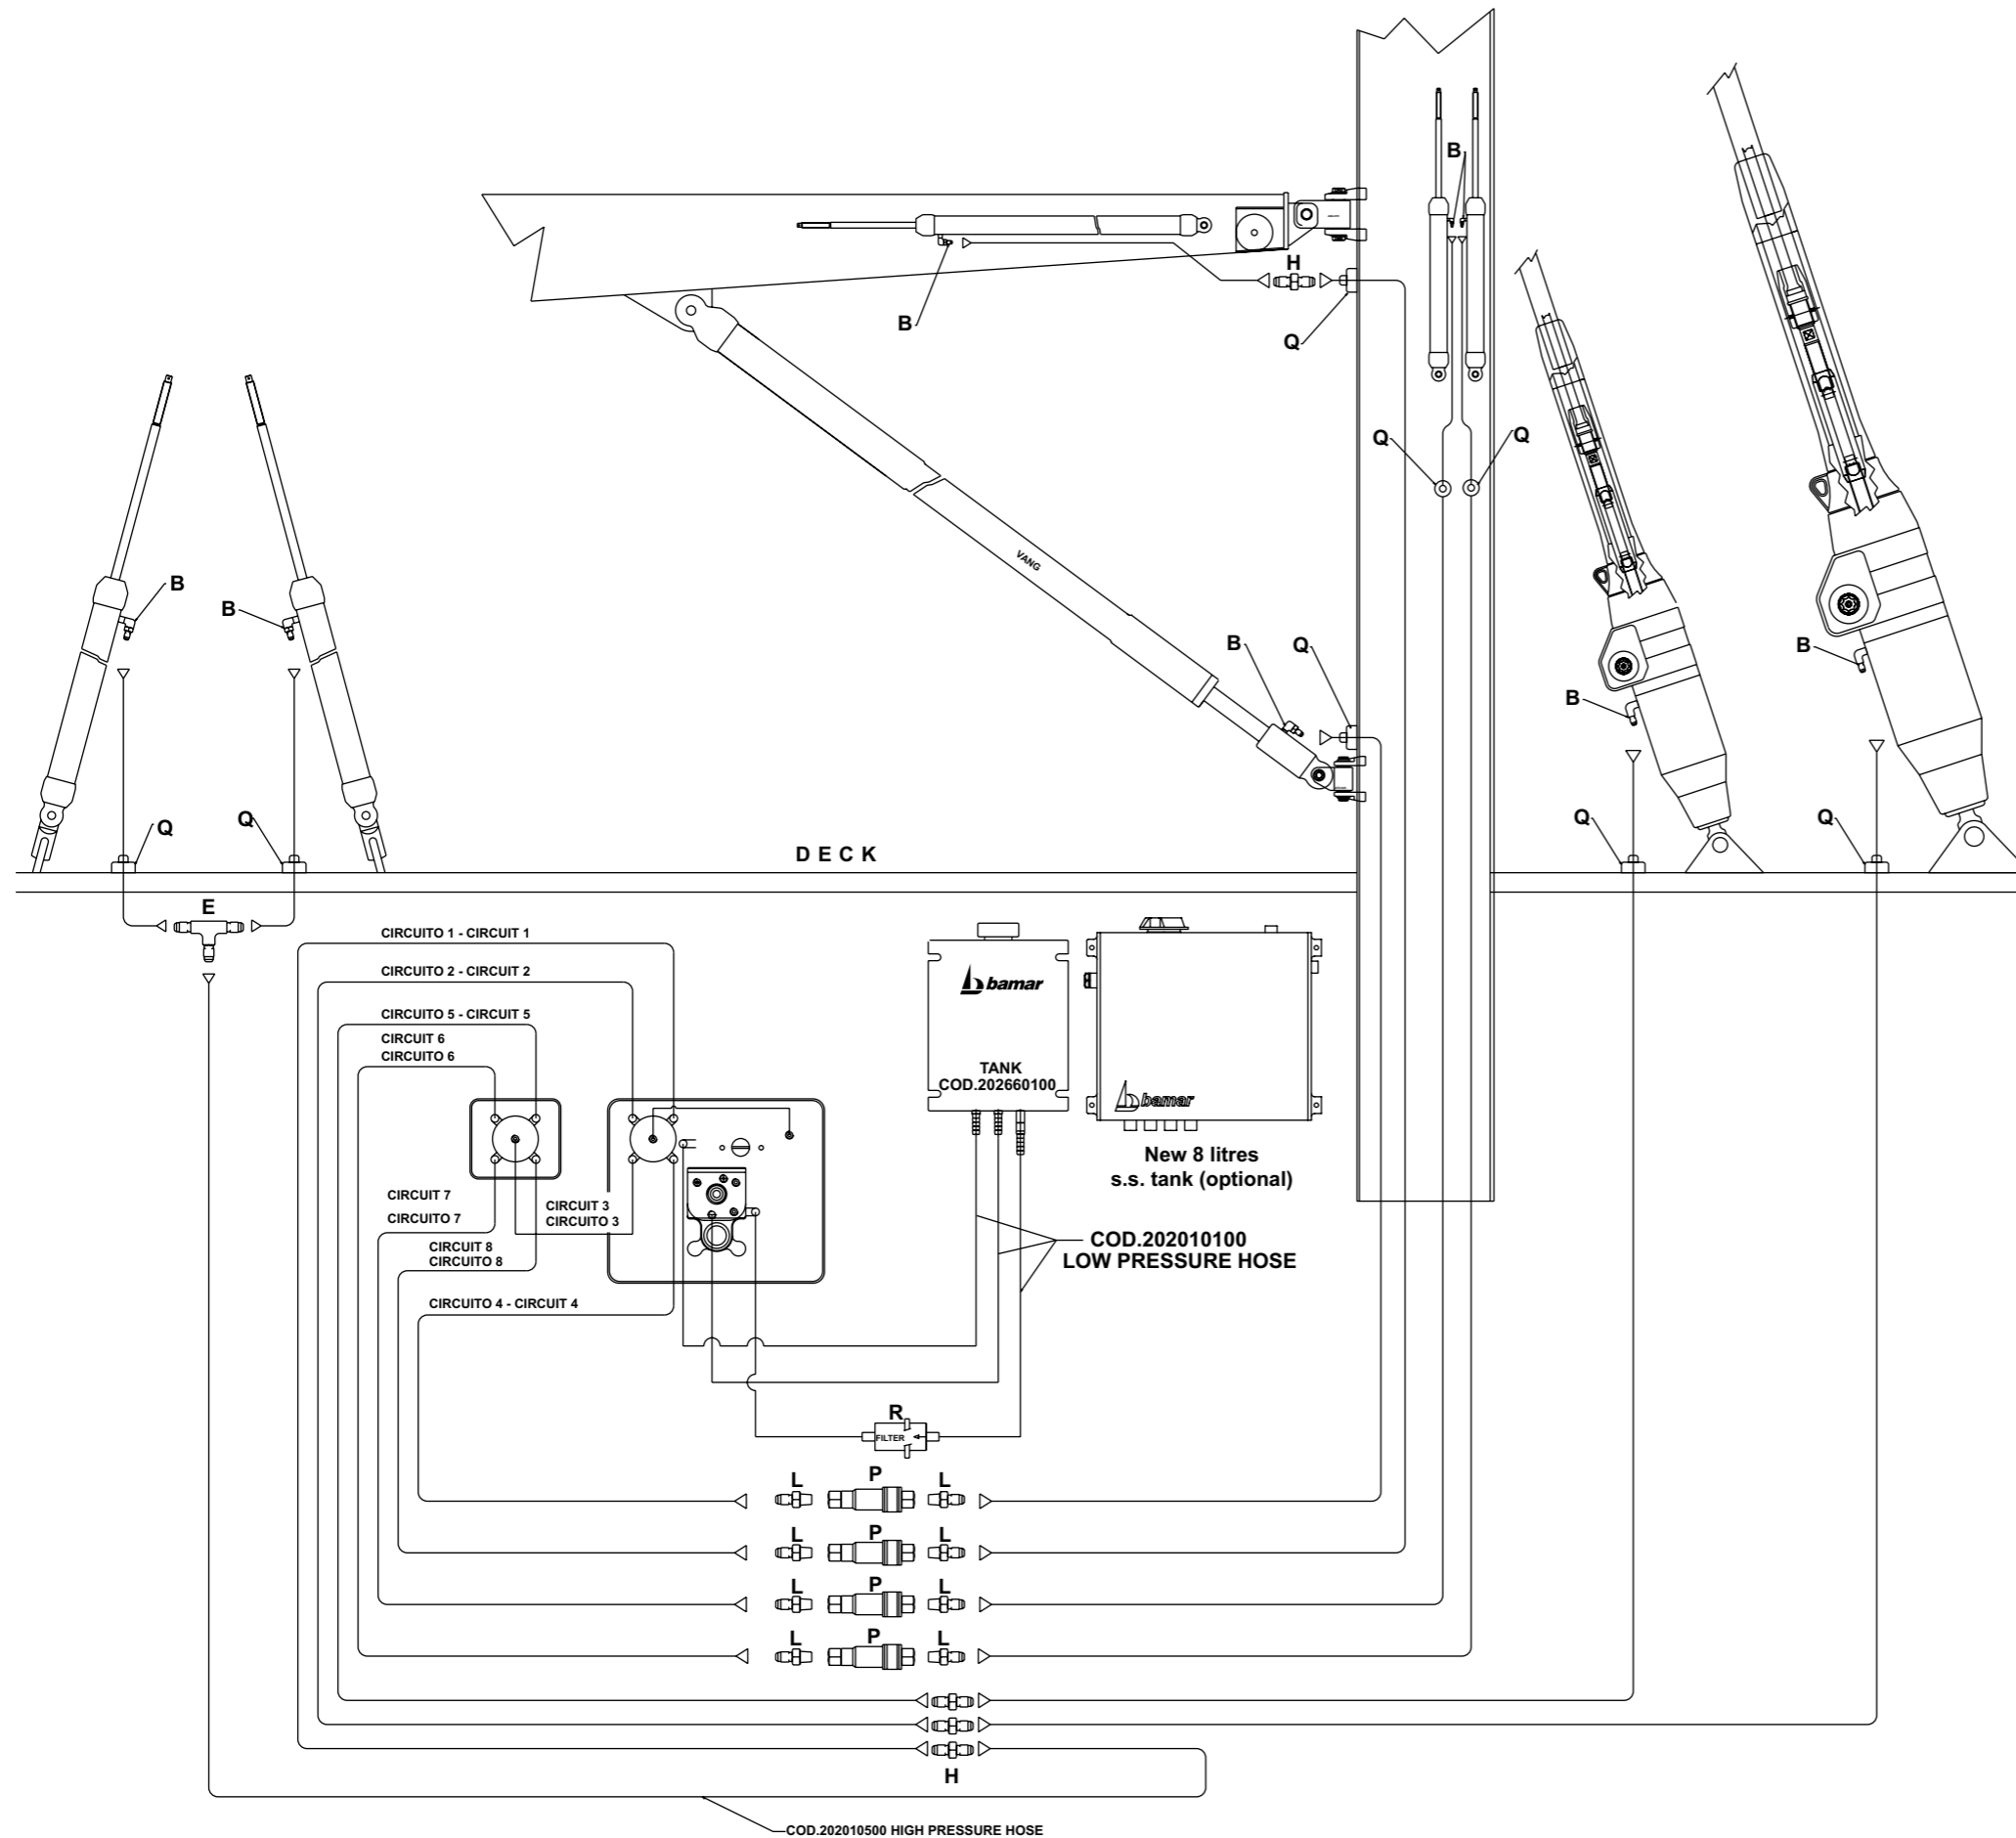

HYDRAULIC FITTINGS

REF.	CODE	DESCRIPTION		
	A	COD.202041202	F 1/8NPT	M JIC37
	B	COD.202041002	M 1/8NPT	M JIC37
	C	COD.202031006	M JIC37	M JIC37
	D	COD.202031106	M JIC37	F JIC37
	E	COD.202032006	M JIC37	M JIC37
	F	COD.202032106	F JIC37	M JIC37
	G	COD.202042202	M 1/8 NPT	M JIC37
	H	COD.202030106	M JIC37	M JIC37
	I	COD.202040302	M 1/8NPT	M JIC37
	L	COD.202040303	M 1/4NPT	M JIC37
	M	COD.202040202	F 1/8NPT	M JIC37
	N	COD.202090102	M 1/8NPT	M 1/8NPT
	O	COD.202033006	CUP M JIC37	
	P	COD.202135003	BAYONET JOINT 1/4 G	
	Q	COD.901040101	THROUGH DECK FITTING	
	R	COD.202650100	FILTER	